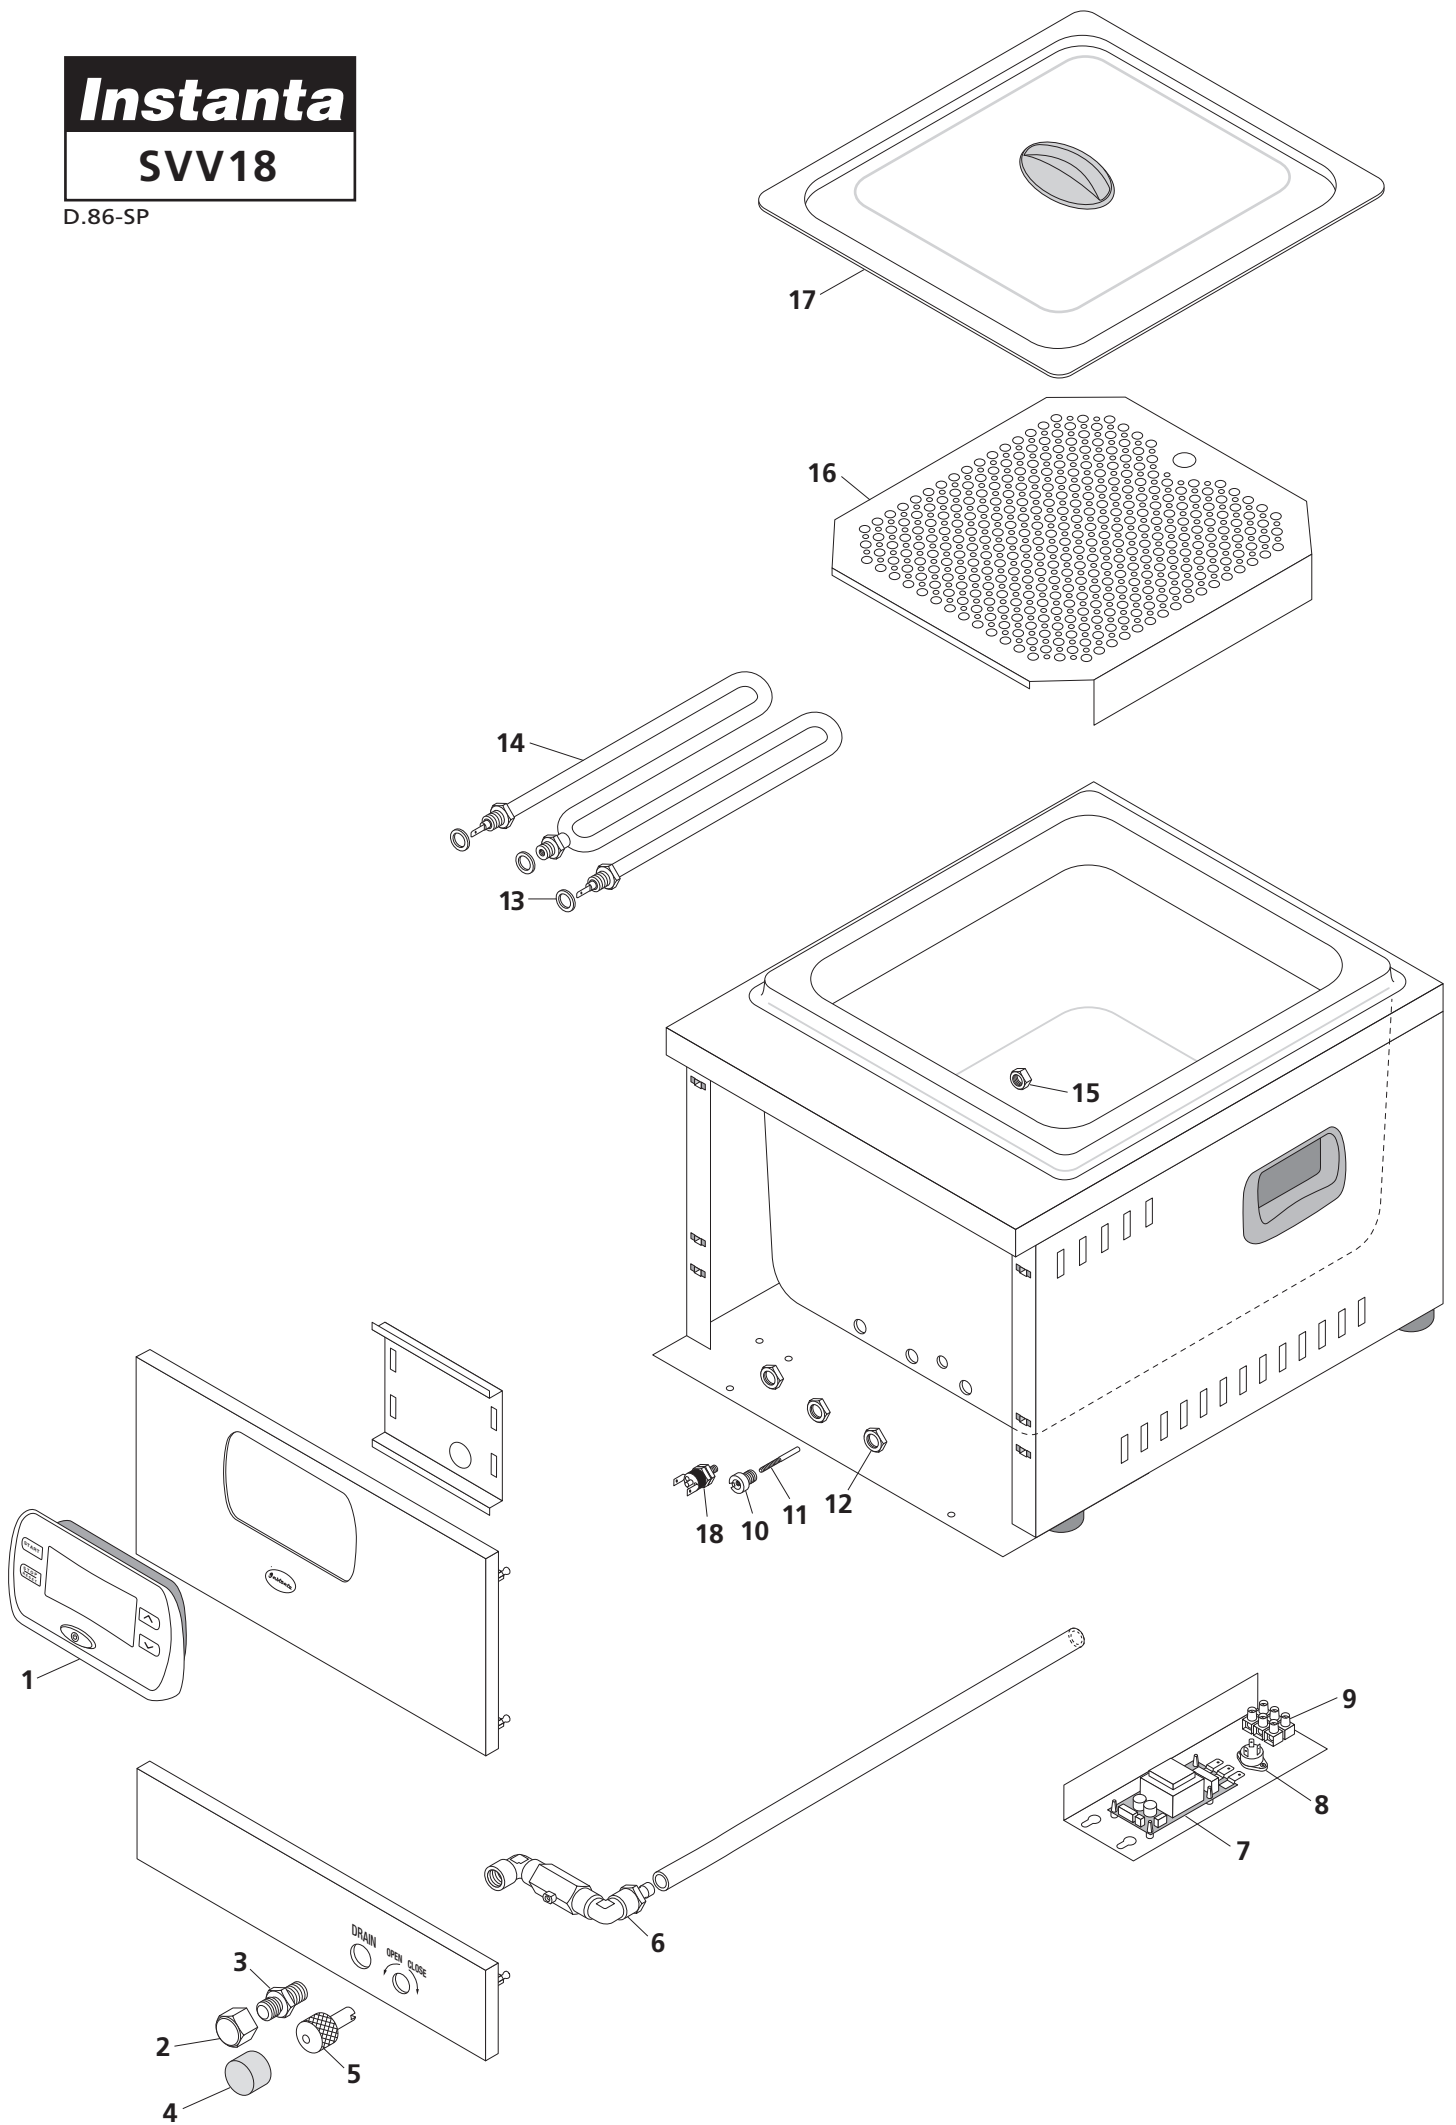

## SVV18

D.86-SP

### SVV18 Exploded Drawing Key (D.86-SP)

DWG No.	Description	Part No.	Price (£)
1	Display PCB	XE891	89.95
2	Chrome Drain Cap Cover	SVB120/S/C	6.58
3	Chrome Drain Fitting	SVB119/S/C	6.58
4	Rubber Drain Knob Cover	SVB108	10.45
5	Brass Drain Knob	SVB118/S	7.95
6	Drain Fitting Elbow	SVV128 & SVV129	6.95
7	Main PCB	XE890	36.00
8	Triac	XE851	15.08
9	Terminal Block	E1254	3.52
10&11	Probe Assembly	PRB1/A	8.70
12	Element Nut	T513	0.41
13	Silicone Element Washer	XEN100/W	1.31
14	Element	SVV109/1.6	59.95
15	Probe Nut	T514/P	1.92
16	Baffle Plate	SVMB7	Ring Spares
17	Main Lid	SVV105	Ring Spares
18	Element Boil-dry Cut-out	XETR5 (before SVD001051)	8.70
18	Element Boil-dry Cut-out (Dual Pole)	XETR9 (after SVD001051)	10.95
--	Thermistor	XE853	13.00